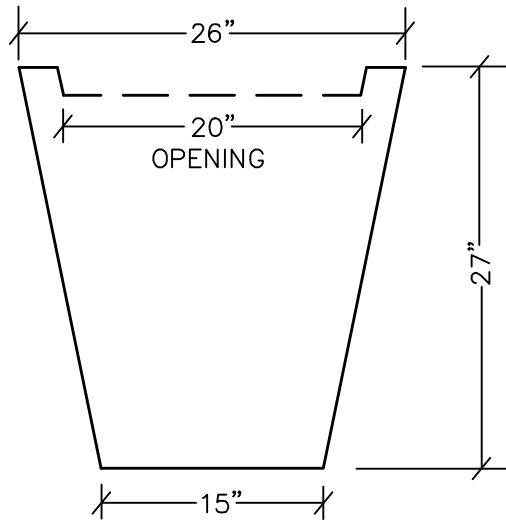

CAIRO PLANTER  
MODEL NUMBER 1K-2627

TOP VIEW

SIDE VIEW